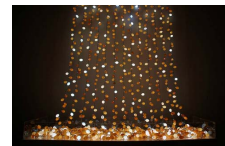

# BRENDA MAY ▲ GALLERY

• ART + FOOD: BEYOND THE STILL LIFE •

*curated by Megan Fizell*

2 to 20 October 2012

**1 Sue Saxon + Jane Becker #11423**

All that is solid melts into air 2012  
eggshells on light strands 600 x 200cm variable

**2 Irianna Kanellopoulou #11439**

Bite me 2012  
moulded, handbuilt & hand painted Belgian chocolate, cocoa butter, food grade colouring - 8 pieces dimensions variable

**3 James Guppy #10746**

The Tablecloth's Revenge 1989  
assemblage in glass box 31.5 x 31.5 x 8cm