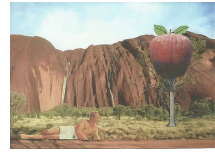

33 Maz Dixon #11411
Monument (Apple) 2012
collage - framed, 31 x 38cm